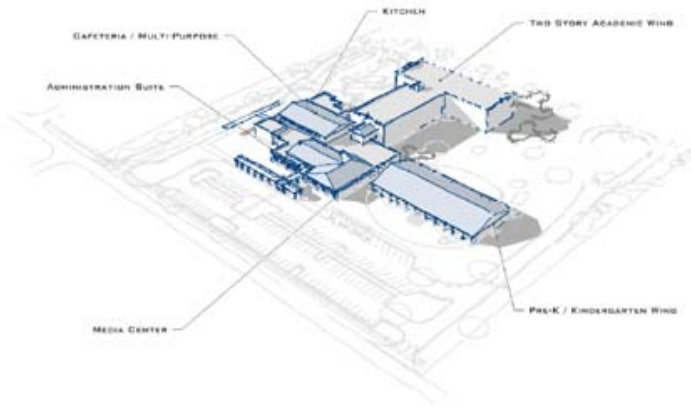

Monthly Executive Summary Report
Reflects Previous Month's Activity
Orange Grove Elementary Charter School
Constituent District 10

Full Elevation