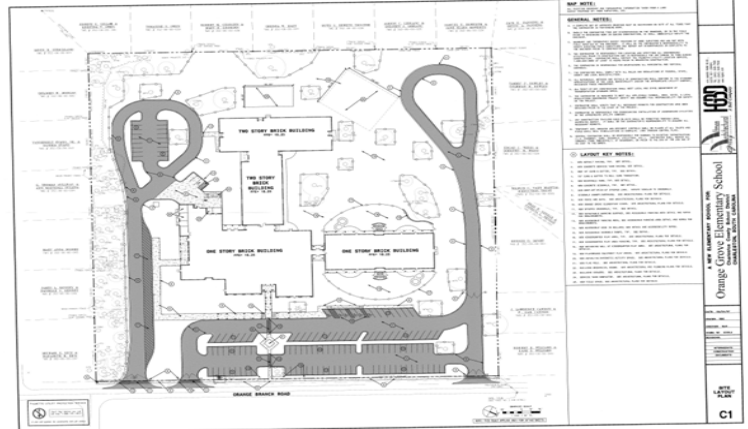

Project Manager: Jay Poston

Architectural Firm: Altman Architectural Group

General Contractor: TBD

Site Manager: Chris Huttner

Design Architect: Ben Thompson

Project Scope:

Construction of a new two-story 725-student K-5 facility on the existing site. The facility will include 35 instructional spaces with complementary support areas as indicated in the Educational Specifications. The existing facility will be demolished prior to the start of construction. Students will use the existing McNair Elementary school campus for swing space during the approximate two year construction.

Monthly Executive Summary Report
Reflects Previous Month's Activity
Orange Grove Elementary Charter School
Constituent District 10

Phasing/Mobile Classrooms:

Construction on the existing site will be accomplished in one phase. The existing McNair Elementary campus will be used as swing space with additional mobile units located on site to accommodate the entire student population for the duration of the construction process.

Monthly Executive Summary Report
Reflects Previous Month's Activity
Orange Grove Elementary Charter School
Constituent District 10

Full Elevation

Front Elevation

Close-up Front Elevation

Site Plan

Monthly Executive Summary Report
Reflects Previous Month's Activity
Orange Grove Elementary Charter School
Constituent District 10