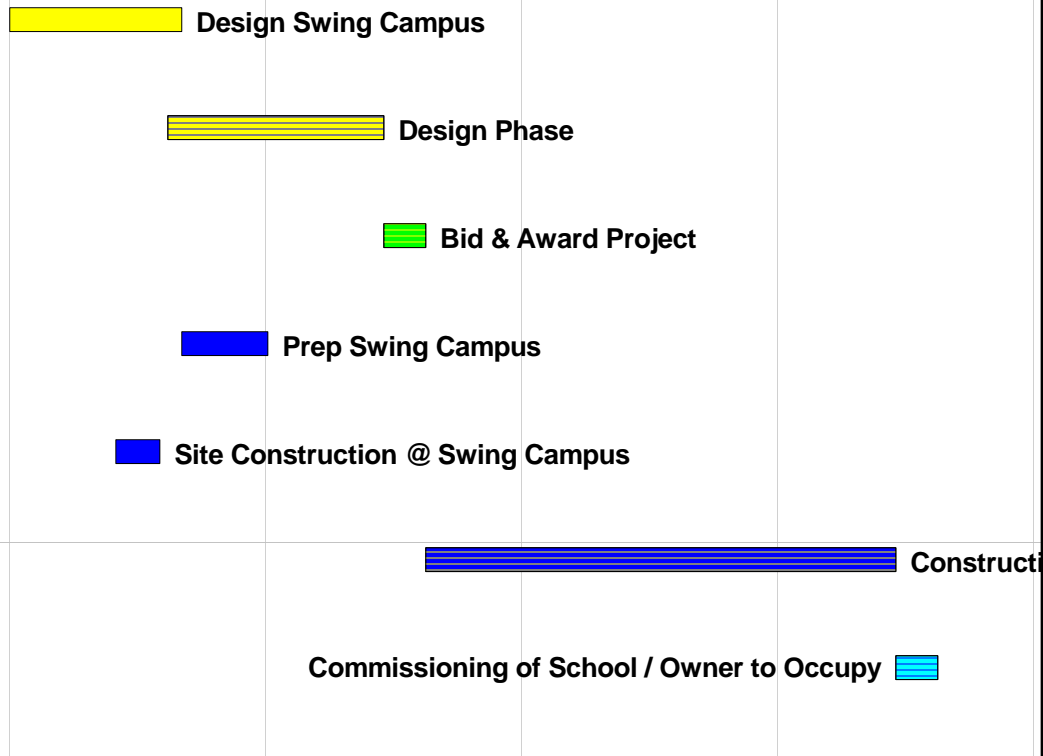

Activity Description

Orig Dur

Early Start

Early Finish

2011 2012 2013 2014
QD J F M A M J J A S O N D J F M A M J J A S O N D J F M A M J J A S O N D J F M A M J J A S O N D

2011-2016 Building Program

Harborview Elementary School (Band 2 - $26.5 M)

Design Swing Campus	244	01JAN11*	01SEP11
Design Phase	308	14AUG11	16JUN12*
Bid & Award Project	60	17JUN12	15AUG12
Prep Swing Campus	123	02SEP11*	02JAN12
Site Construction @ Swing Campus	61	01JUN11*	31JUL11
Construction (Rebuild) - Contract Duration	671	15AUG12	16JUN14
Commissioning of School / Owner to Occupy	60	17JUN14	15AUG14*

Start Date 15NOV10
Finish Date 01DEC16
Data Date 15NOV10
Run Date 12JUL11 19:51

CC05 2011 thru 2016 Building Program Sheet 1 of 1
Summary School Schedule

Date	Revision	Checked	Approved